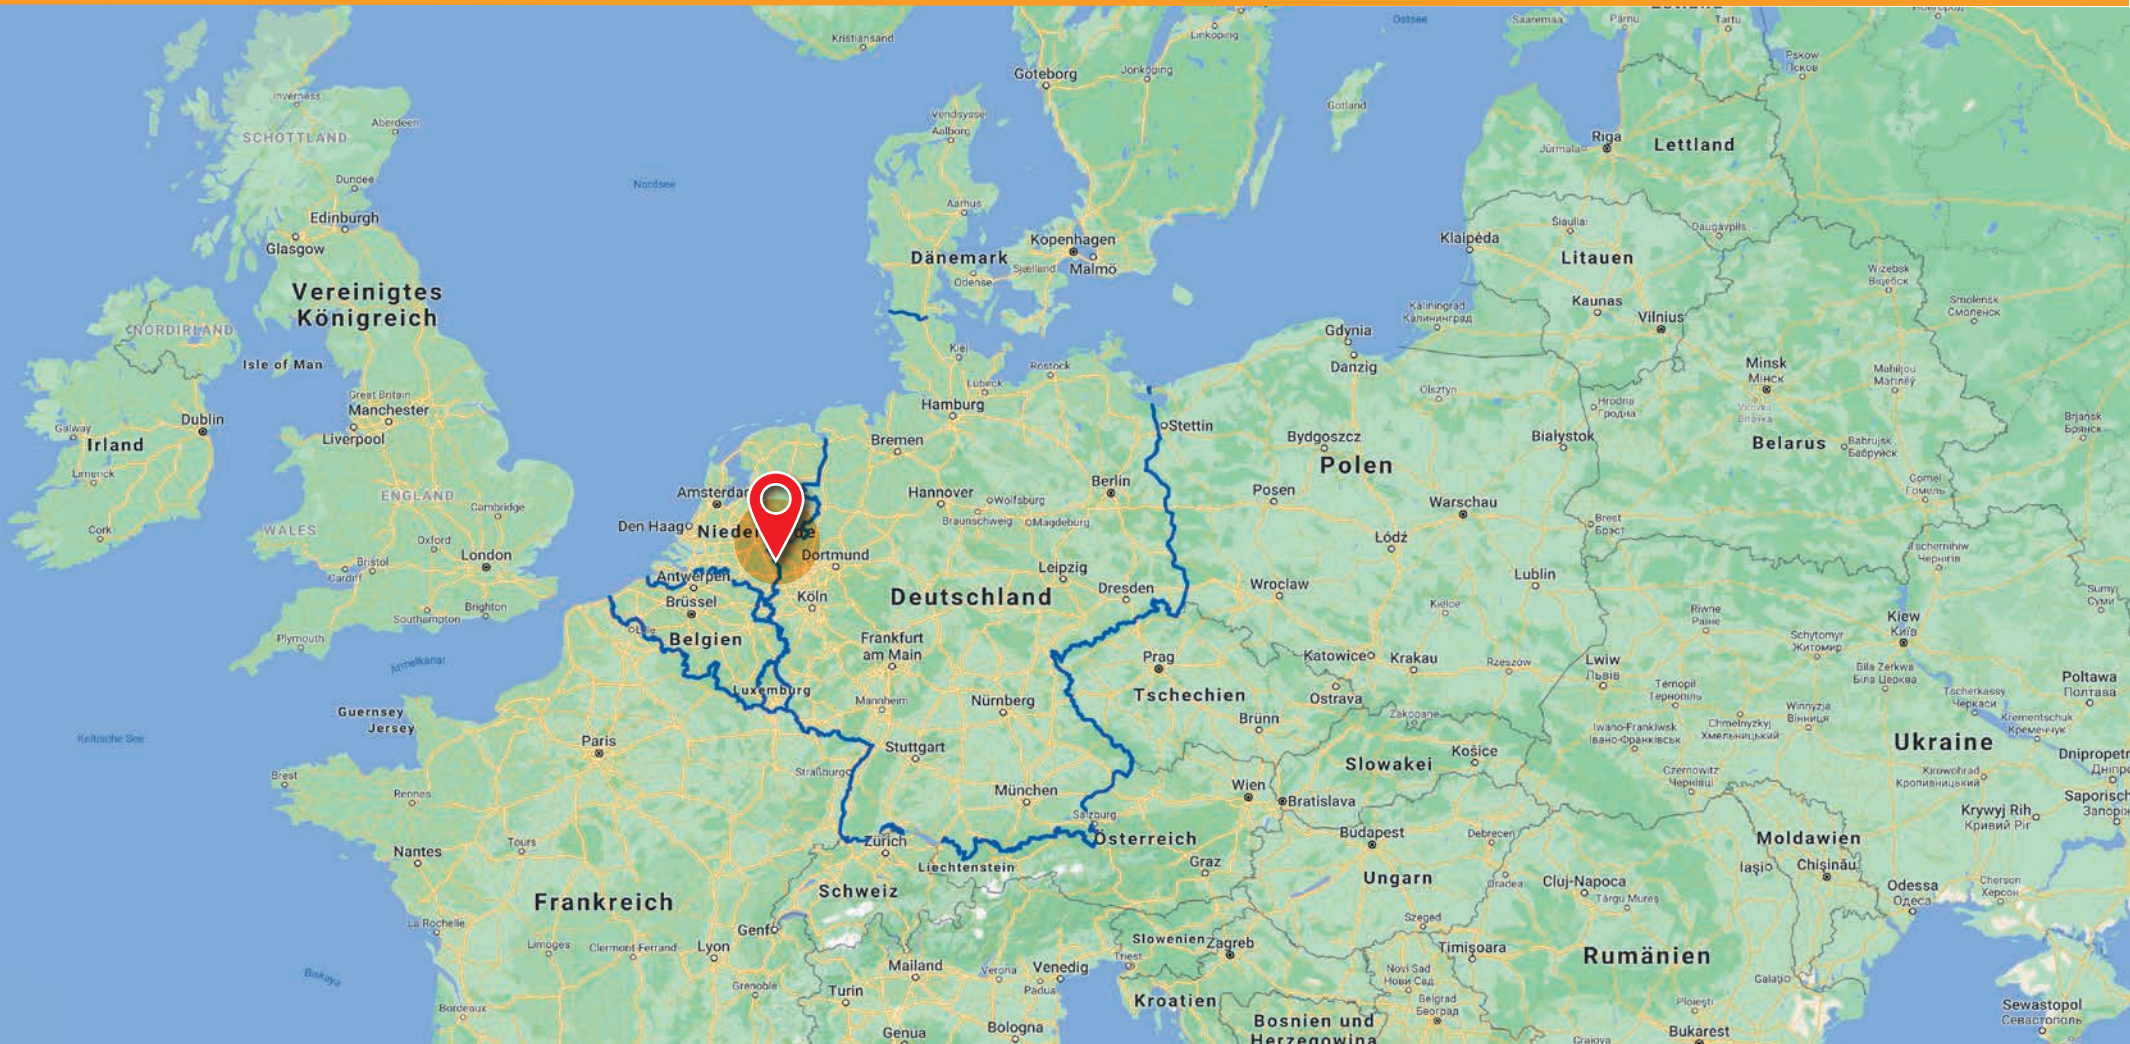

# CENTRAL LOCATION IN WEST GERMANY / BENELUX

Airport Weeze is located in the geographical center of Western Europe in the border region between Germany, the Netherlands and Belgium. The advantage of this airport is it's unique location in the center of the Rhine, the Ruhr area and the Netherlands.

# CATCHMENT: 10 MILLION RESIDENTS IN 60 MINUTES BY CAR

10 million people can reach Airport Weeze in 60 minutes.

> 6.3 Mio. Germans

> 3.9 Mio. Dutch

# CATCHMENT: 35 MILLION RESIDENTS IN 120 MINUTES BY CAR