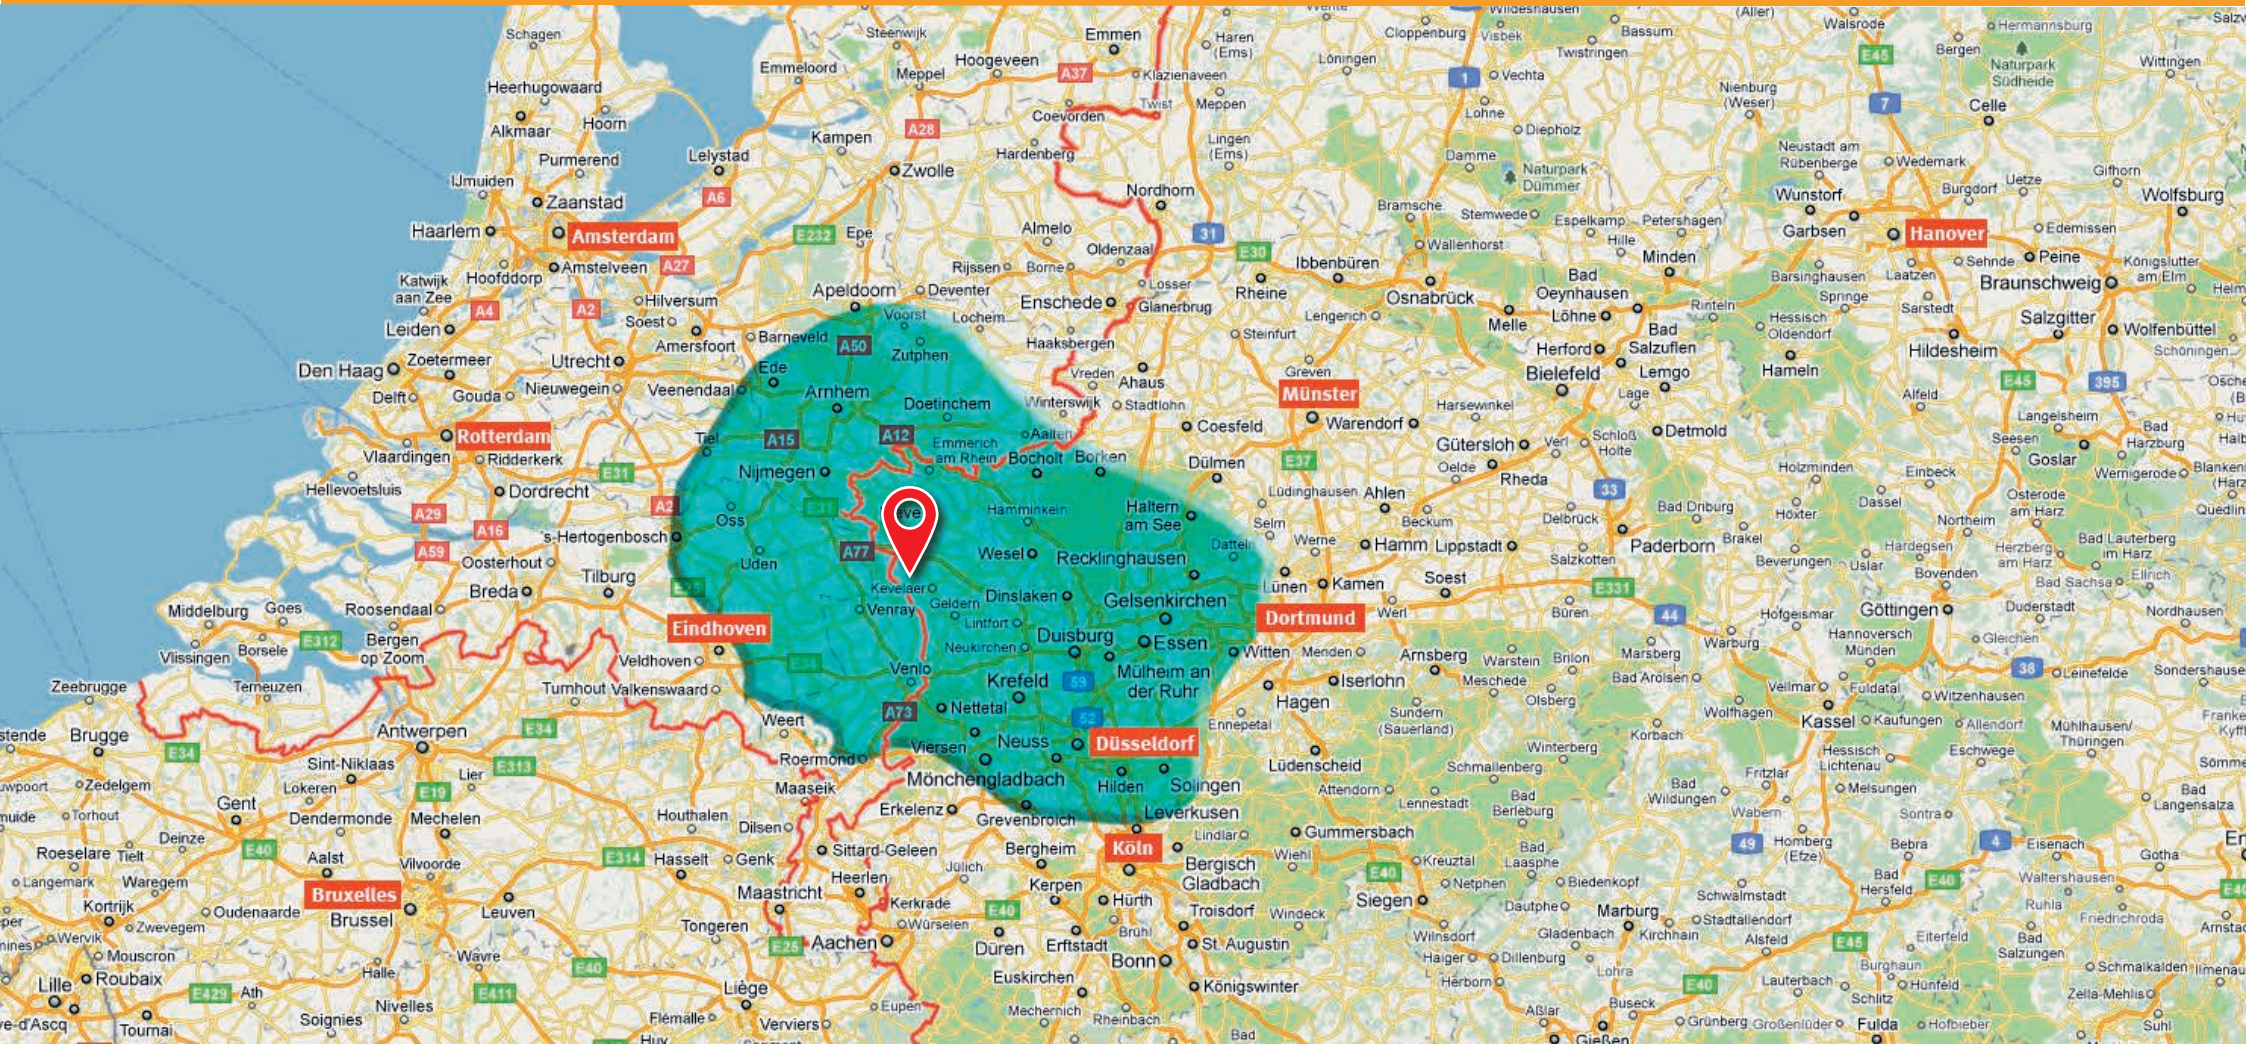

# CENTRAL LOCATION IN WEST GERMANY / BENELUX

Airport Weeze is located in the geographical center of Western Europe in the border region between Germany, the Netherlands and Belgium. The advantage of this airport is it's unique location in the center of the Rhine, the Ruhr area and the Netherlands.

# CATCHMENT: 10 MILLION RESIDENTS IN 60 MINUTES BY CAR

10 million people can reach Airport Weeze in 60 minutes.

> 6.3 Mio. Germans

> 3.9 Mio. Dutch

# CATCHMENT: 35 MILLION RESIDENTS IN 120 MINUTES BY CAR