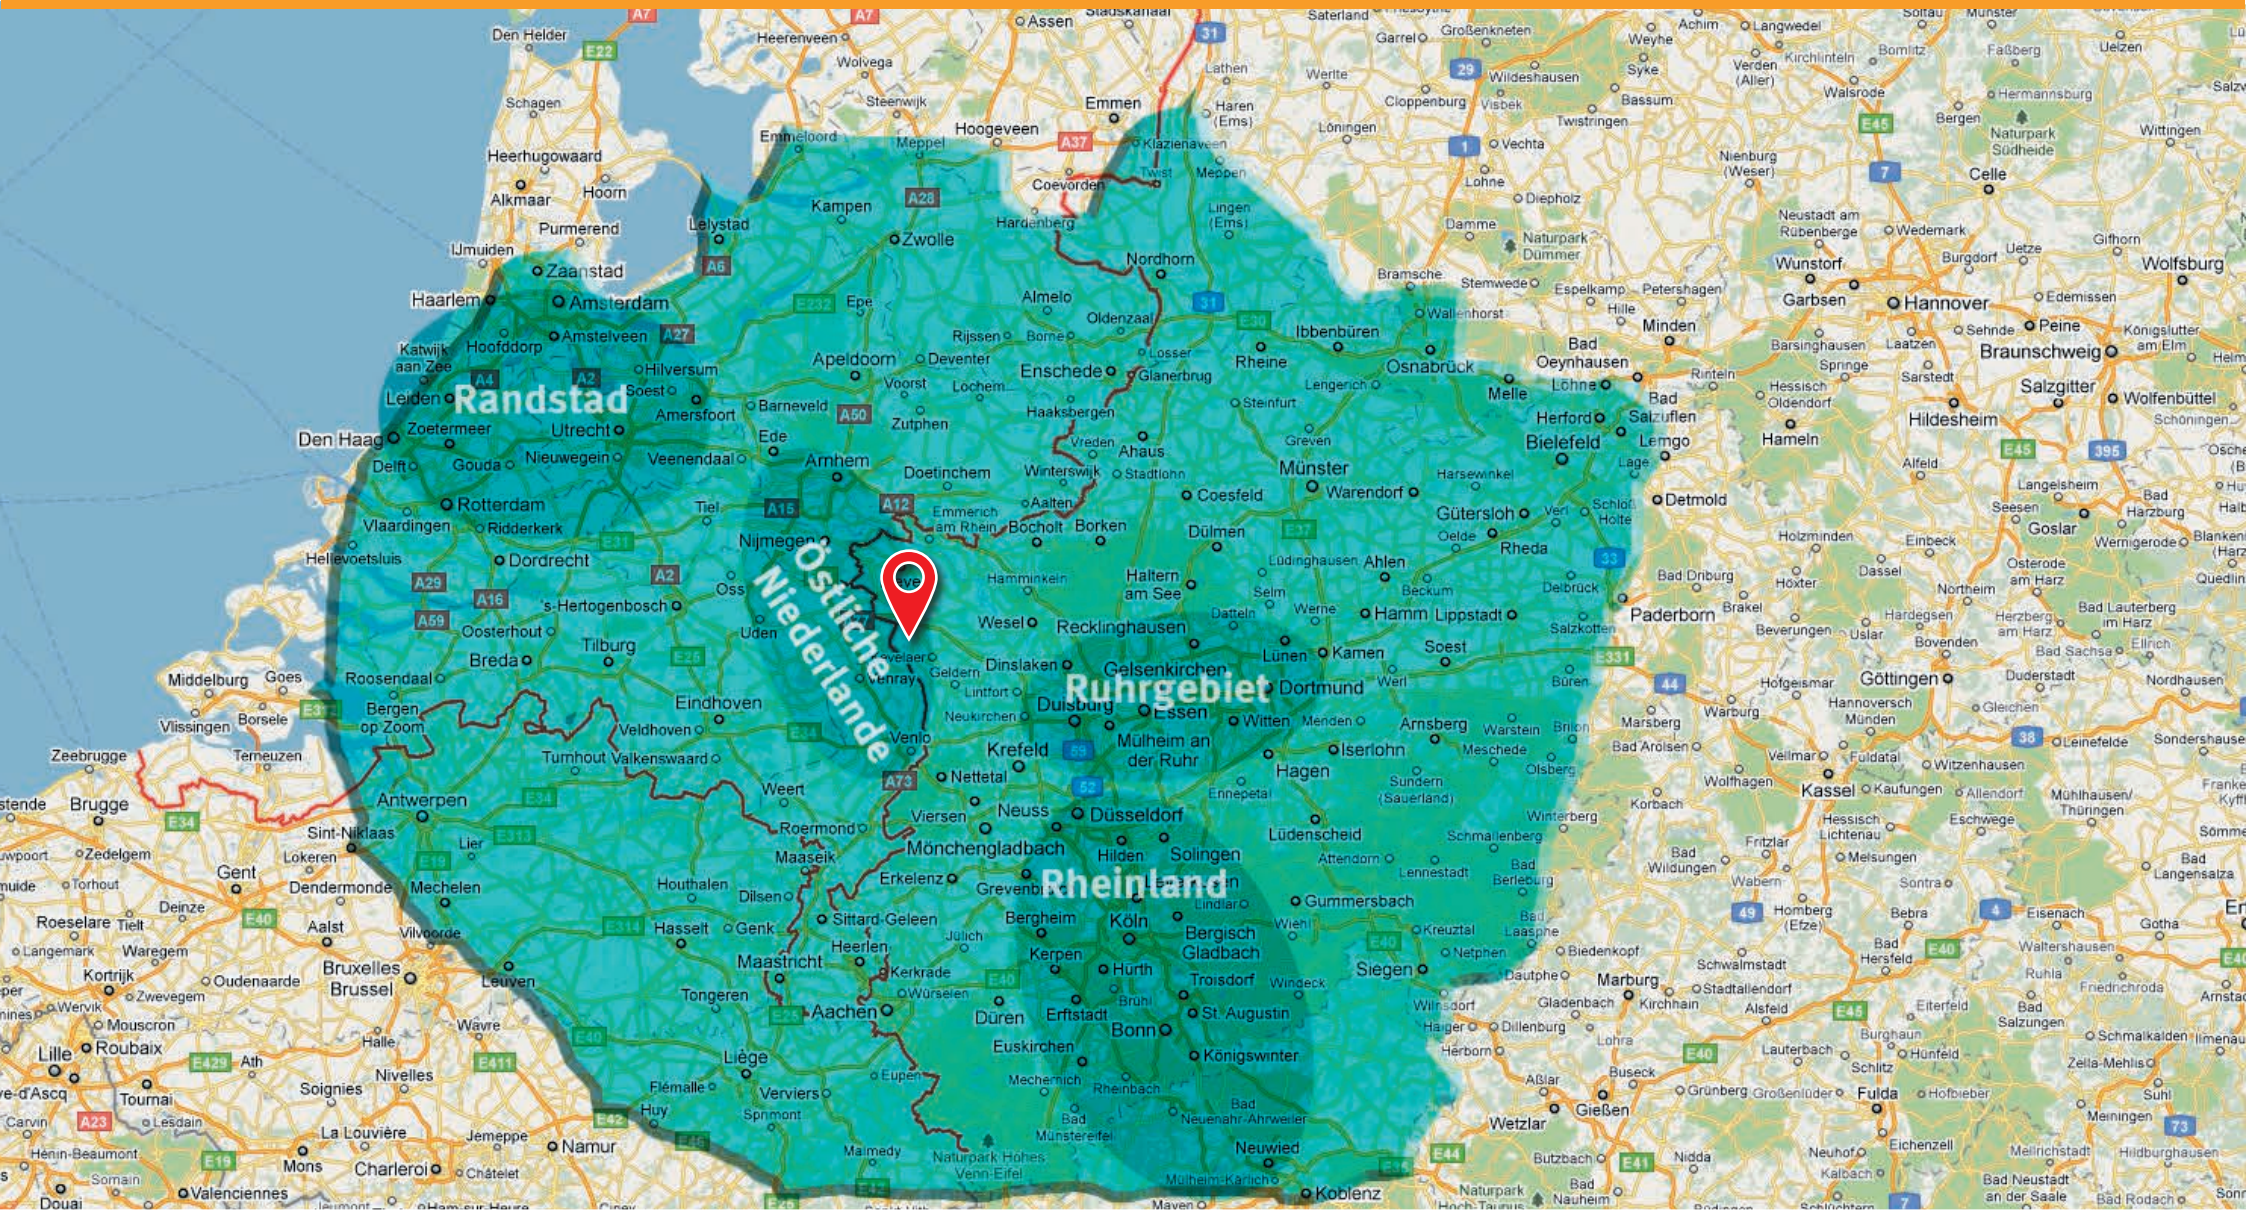

# CENTRAL LOCATION IN WEST GERMANY / BENELUX

Airport Weeze is located in the geographical center of Western Europe in the border region between Germany, the Netherlands and Belgium. The advantage of this airport is it's unique location in the center of the Rhine, the Ruhr area and the Netherlands.

# CATCHMENT: 10 MILLION RESIDENTS IN 60 MINUTES BY CAR

10 million people can reach Airport Weeze in 60 minutes.

> 6.3 Mio. Germans

> 3.9 Mio. Dutch

# CATCHMENT: 35 MILLION RESIDENTS IN 120 MINUTES BY CAR