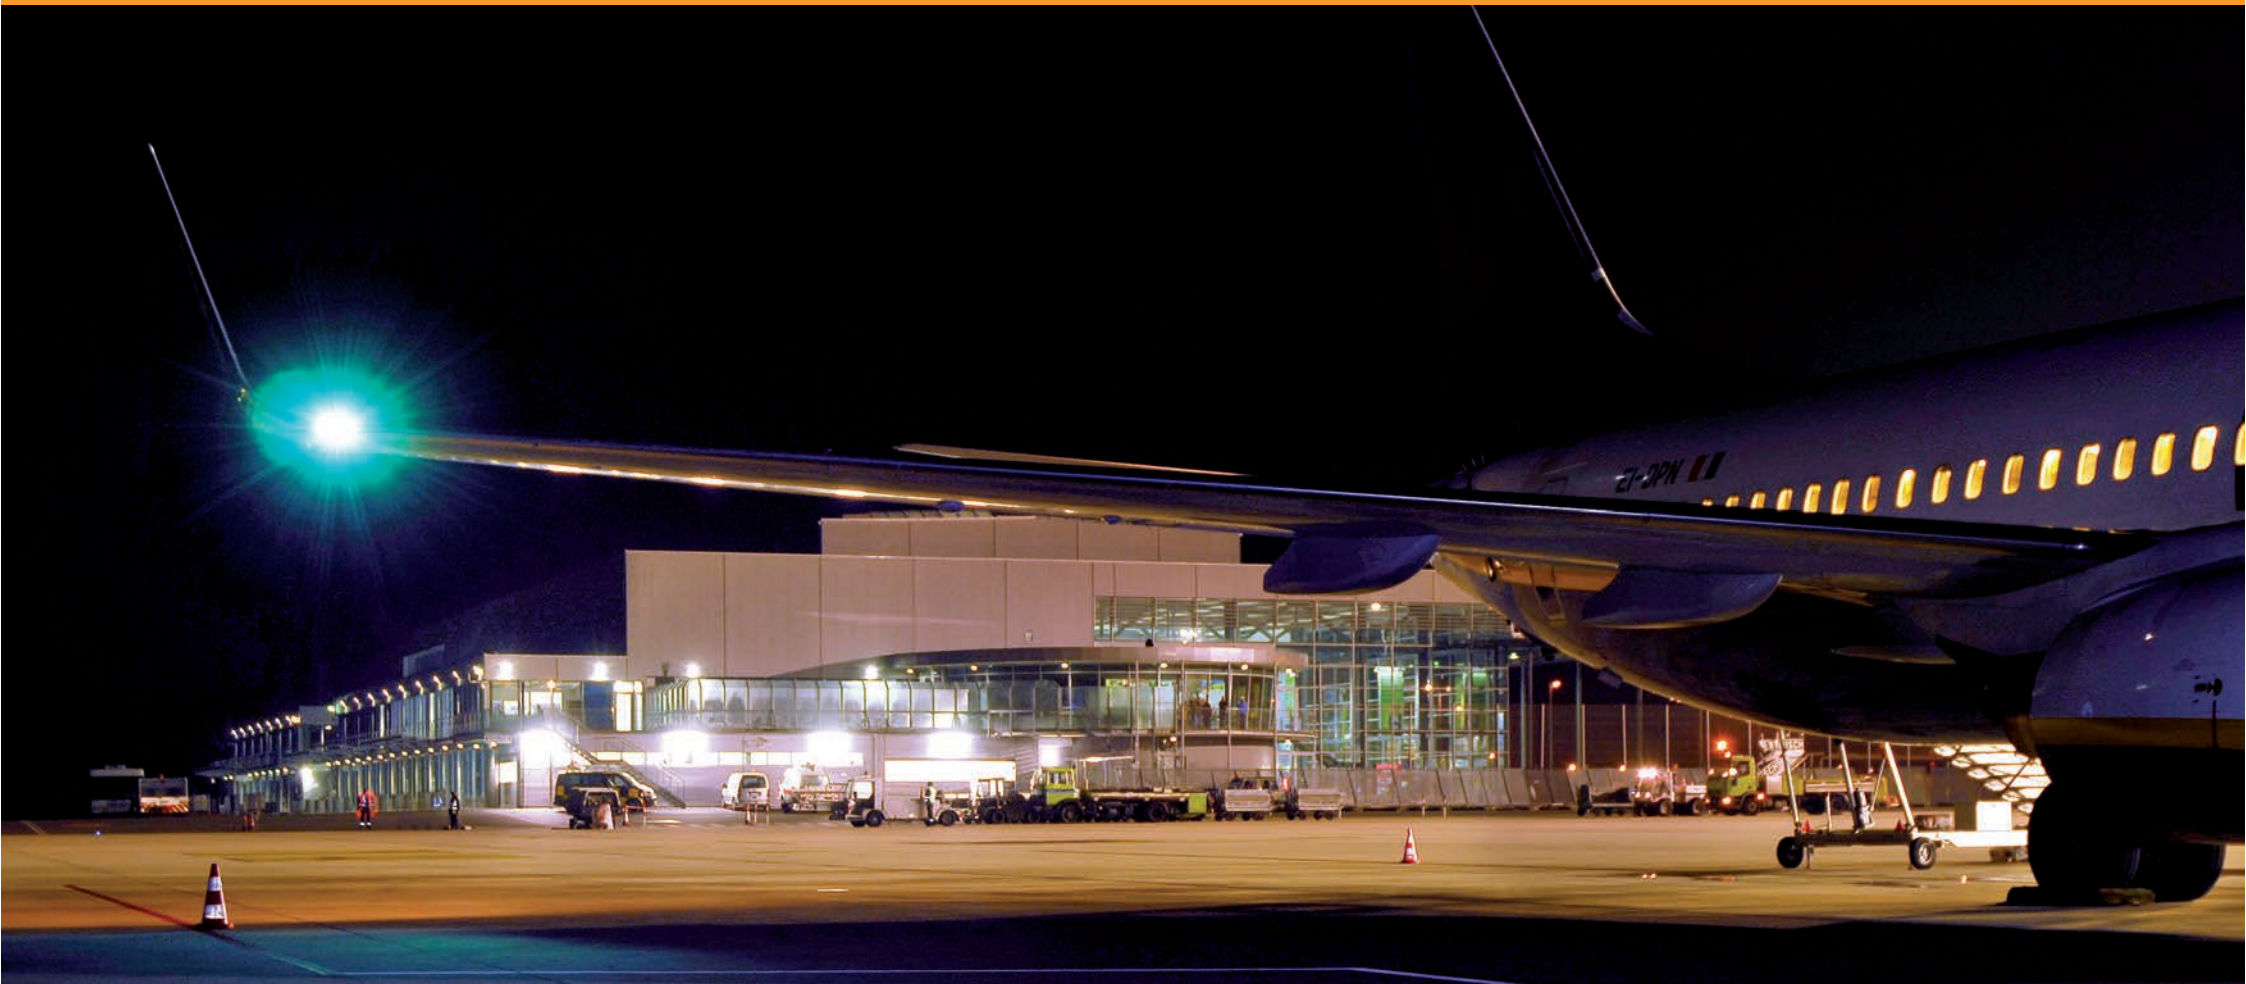

# CENTRAL LOCATION IN WEST GERMANY / BENELUX

Airport Weeze is located in the geographical center of Western Europe in the border region between Germany, the Netherlands and Belgium. The advantage of this airport is it's unique location in the center of the Rhine, the Ruhr area and the Netherlands.

# CATCHMENT: 35 MILLION RESIDENTS IN 120 MINUTES BY CAR