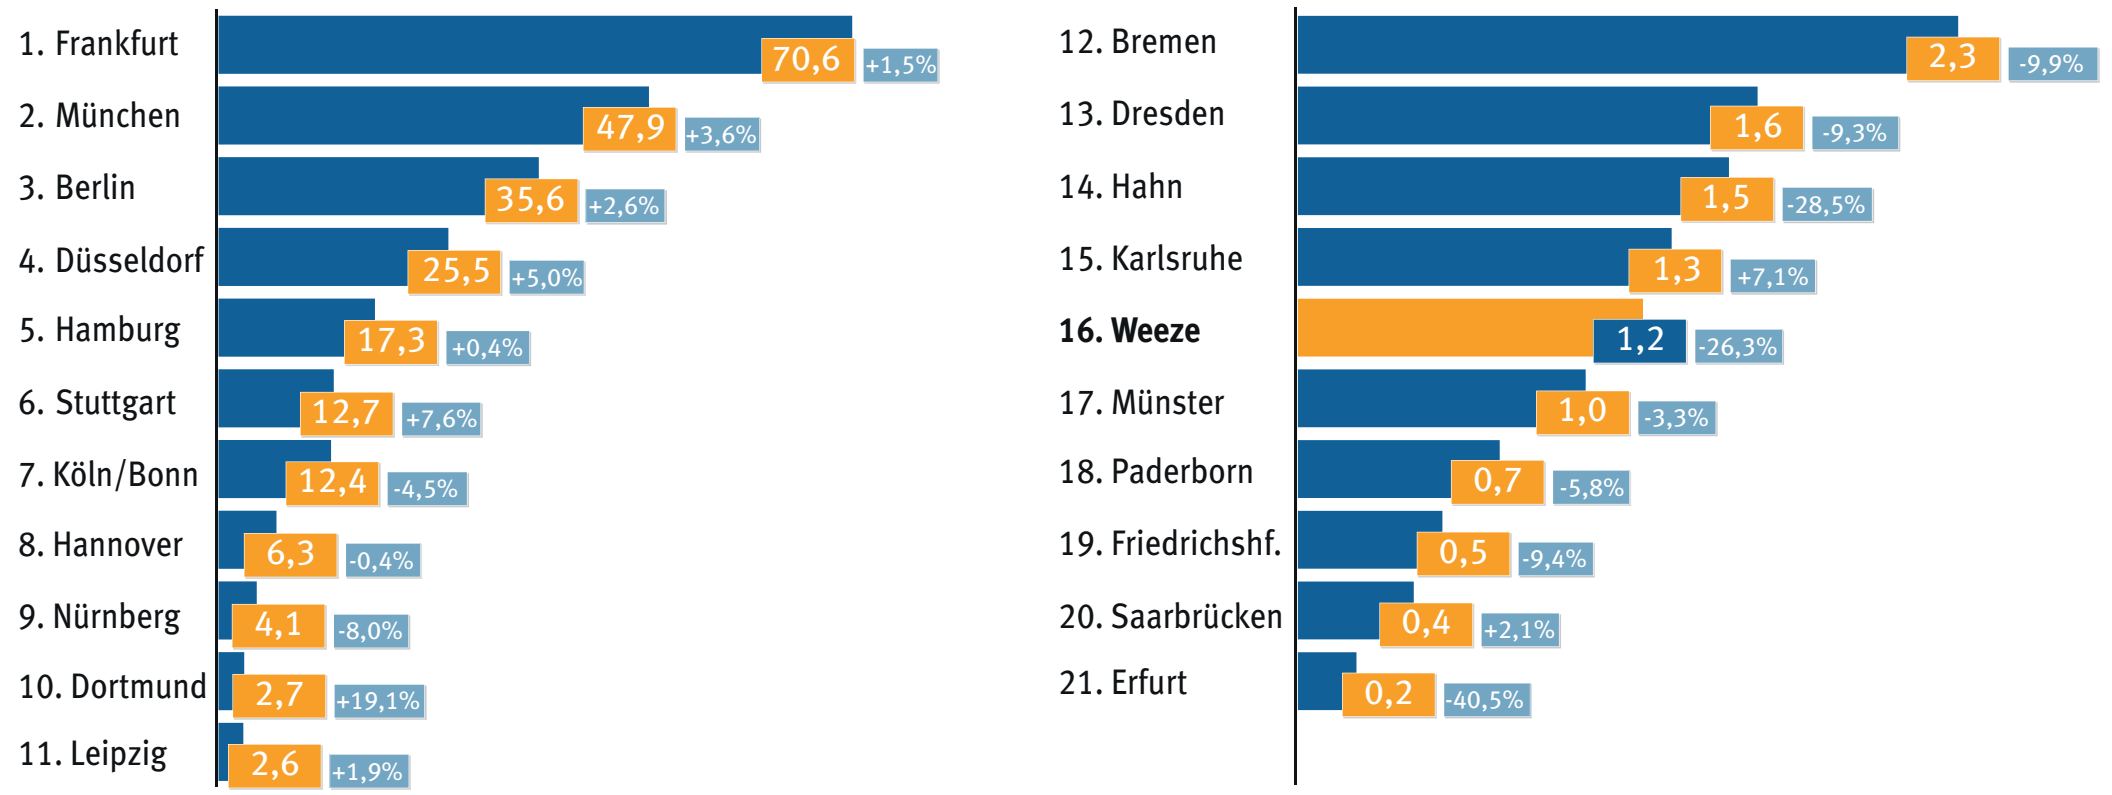

PASSENGER VOLUME INT. AIRPORTS (ADV)

Results 2019 (x 1.000 PAX) compared to the previous year