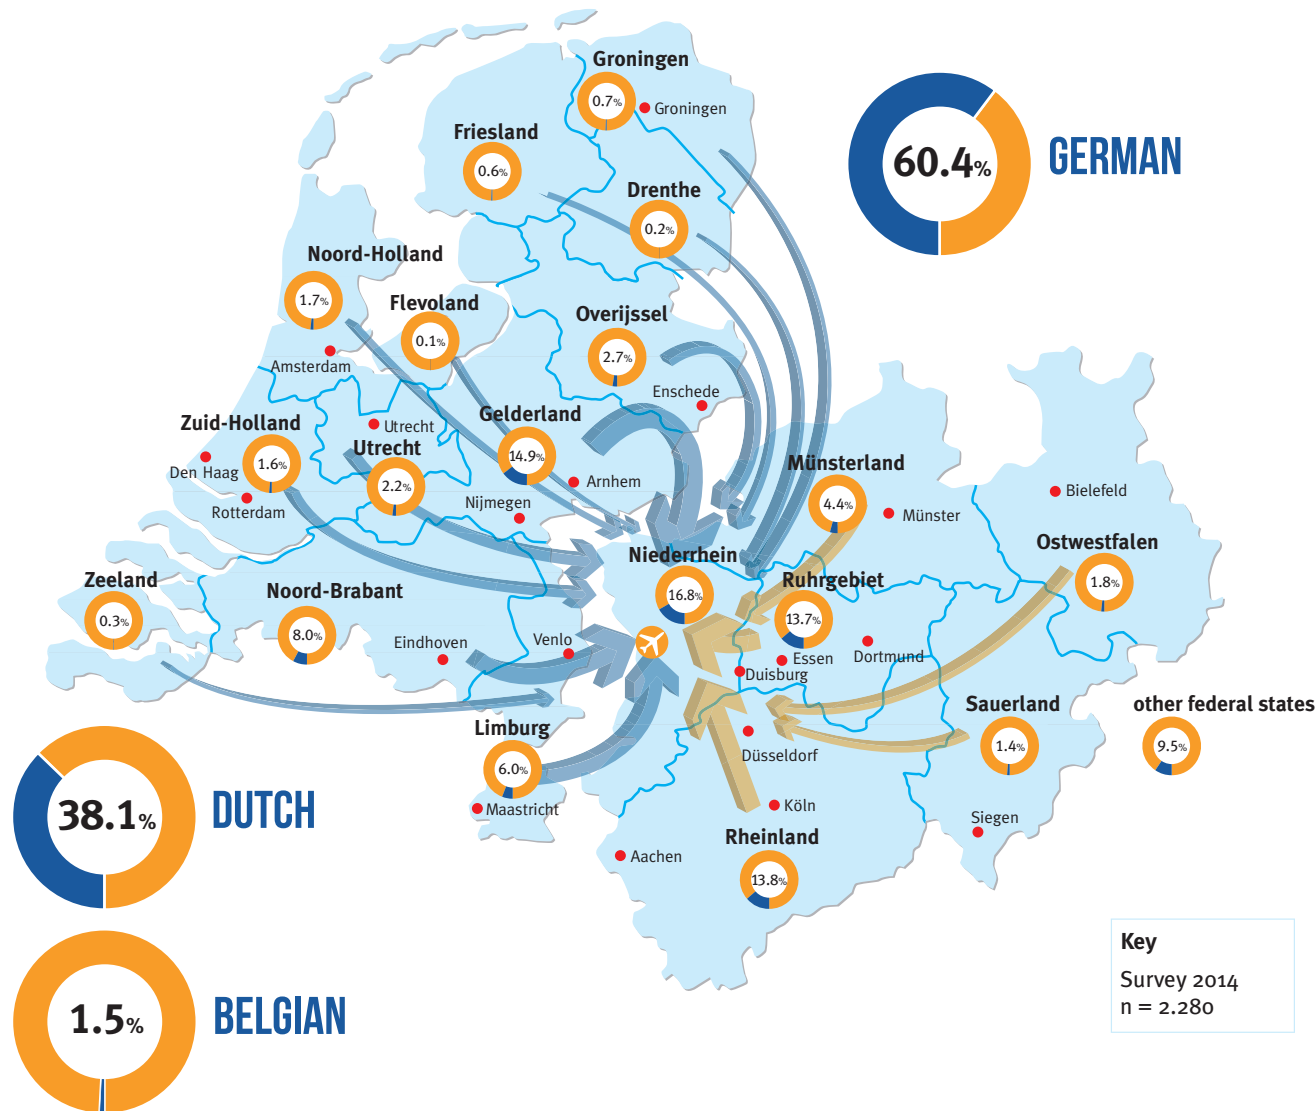

WEEZE IS EUREGIONAL!