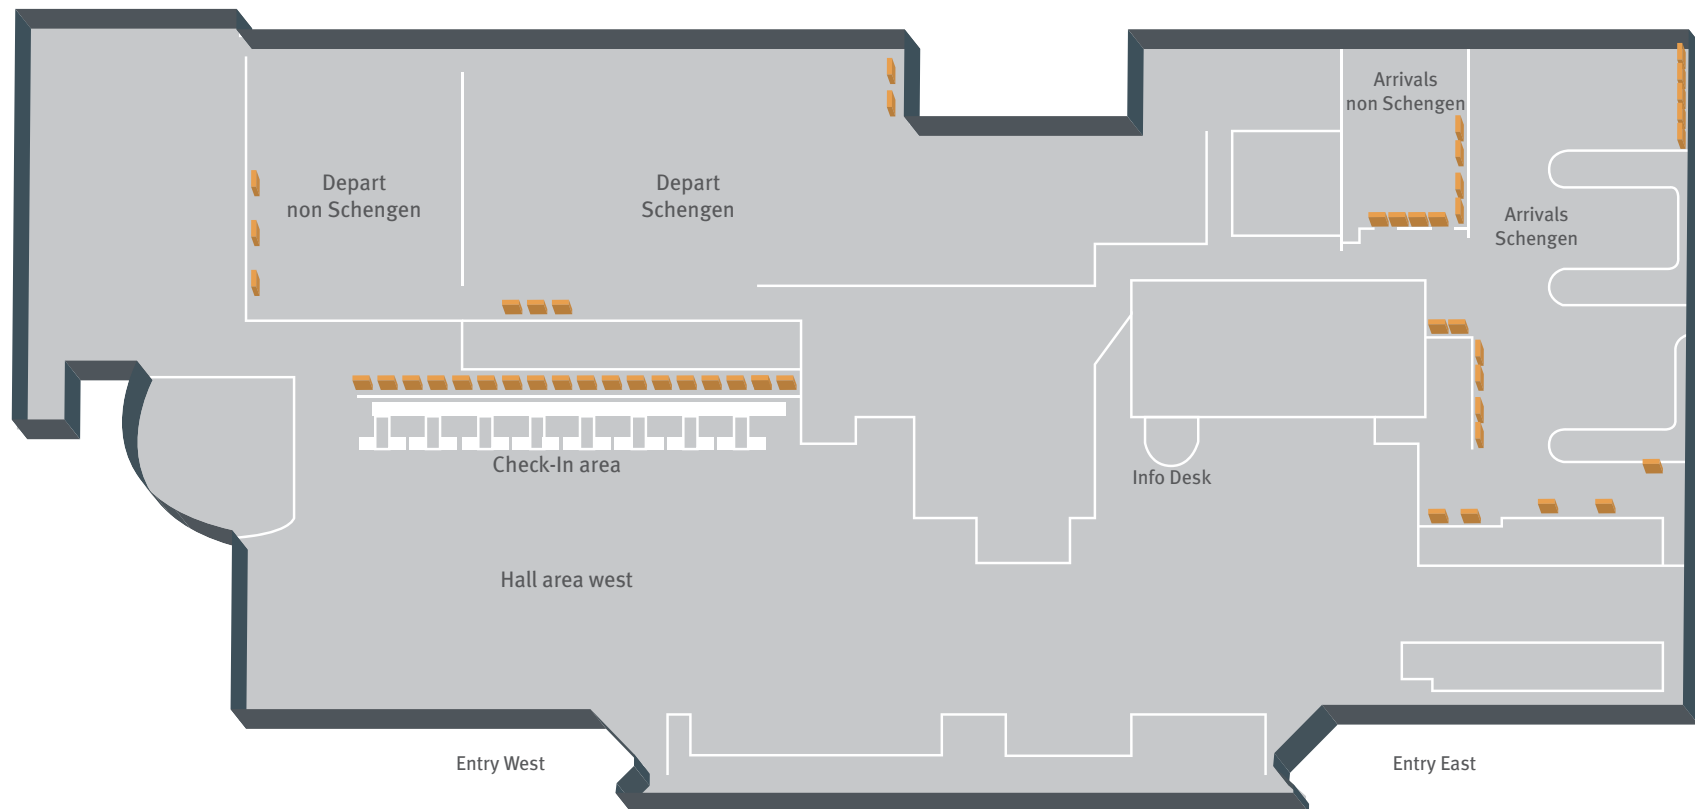

# A0-POSTER FRAMES SPECIFICATIONS

Digital print

External dimensions: Poster Format A0 (w 84 cm x h 118 cm)

Material: Photo Print Satin paper

Indirect lighting

System	Size (B x H x T)	Rent per Month	Production Costs	Min. Term of Lease
Ceiling banner	150 x 400 cm	300,00 €	On request	12 Months
Mega Banner Indoor	290 x 550 cm	300,00 €	On request	12 Months
A0-Poster Display frame	DIN A0 (84 x 118 cm)	150,00 €	On request	12 Months
Lightbox	DIN A0 (84 x 118 cm)	250,00 €	On request	12 Months
Tourist Info Board	21 x 29 x 40 cm	100,00 € per compartment incl. maintenance	On request	12 Months
Mega Banner Terminal entrance indoor	300 x 200 cm	400,00 €	On request	12 Months
Luggage Trolley	49 x 24 cm	On request	On request	12 Months
Exhibition/Special areas	On request	On request	On request	12 Months
Mega Banner Terminal entrance outdoor	362 x 255 cm	500,00 €	On request	12 Months
Outdoor 18/1	362 x 255 cm	400,00 €	On request	12 Months