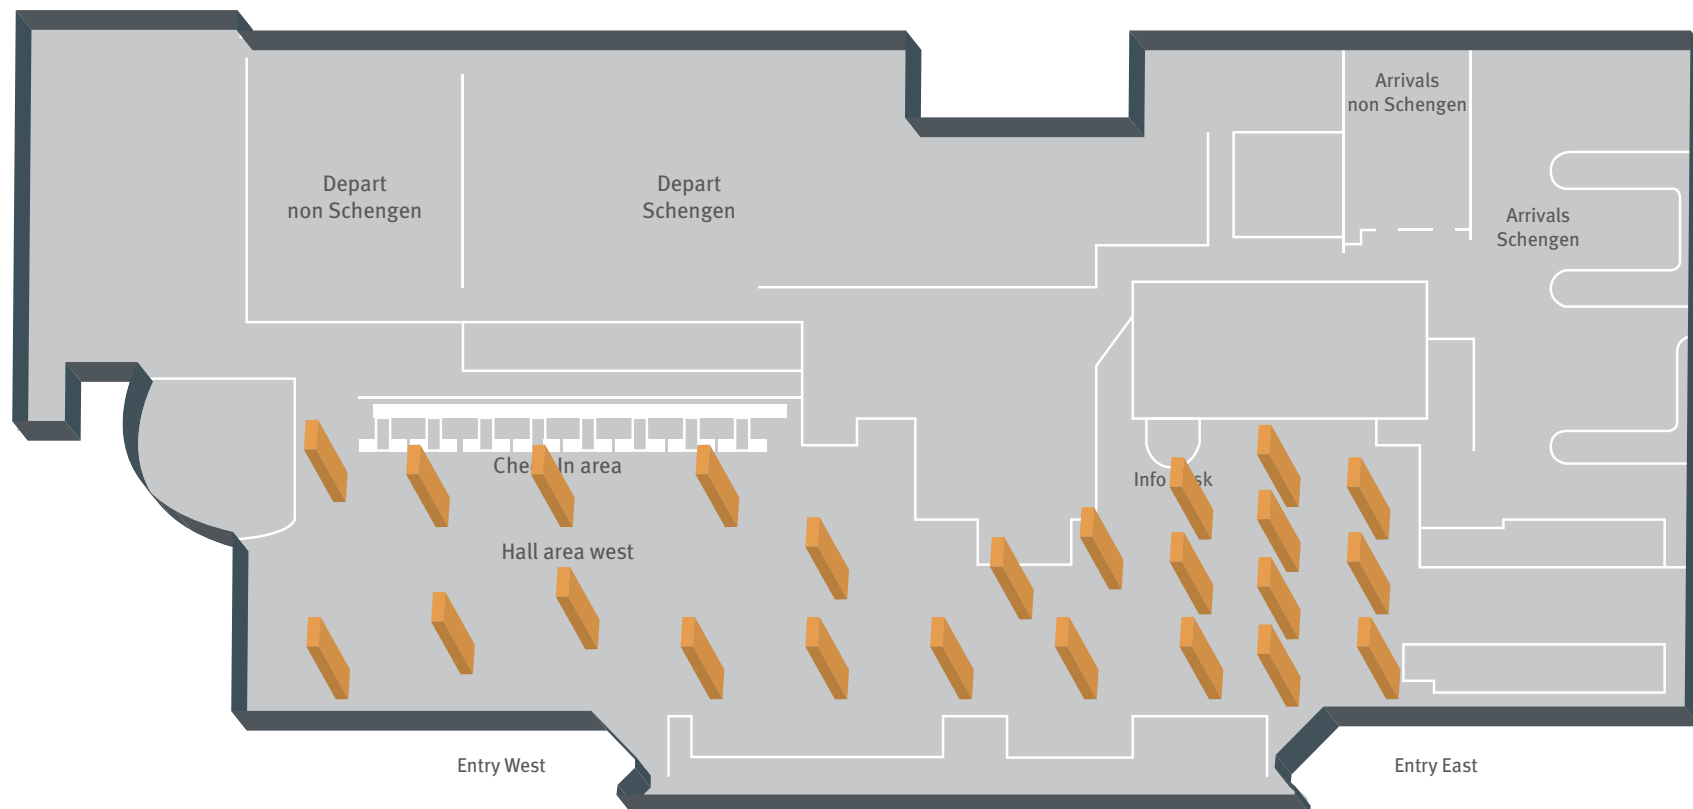

# CEILING BANNER SPECIFICATIONS

Double-sided digital print  
External dimensions: 150 cm x 400 cm (w x h)  
Material: Airtex  
Indirect lighting

System	Size (B x H x T)	Rent per Month	Production Costs	Min. Term of Lease
Ceiling banner	150 x 400 cm	300,00 €	On request	12 Months
Mega Banner Indoor	290 x 550 cm	300,00 €	On request	12 Months
A0-Poster Display frame	DIN A0 (84 x 118 cm)	150,00 €	On request	12 Months
Lightbox	DIN A0 (84 x 118 cm)	250,00 €	On request	12 Months
Tourist Info Board	21 x 29 x 40 cm	100,00 € per compartment incl. maintenance	On request	12 Months
Mega Banner Terminal entrance indoor	300 x 200 cm	400,00 €	On request	12 Months
Luggage Trolley	49 x 24 cm	On request	On request	12 Months
Exhibition/Special areas	On request	On request	On request	12 Months
Mega Banner Terminal entrance outdoor	362 x 255 cm	500,00 €	On request	12 Months
Outdoor 18/1	362 x 255 cm	400,00 €	On request	12 Months