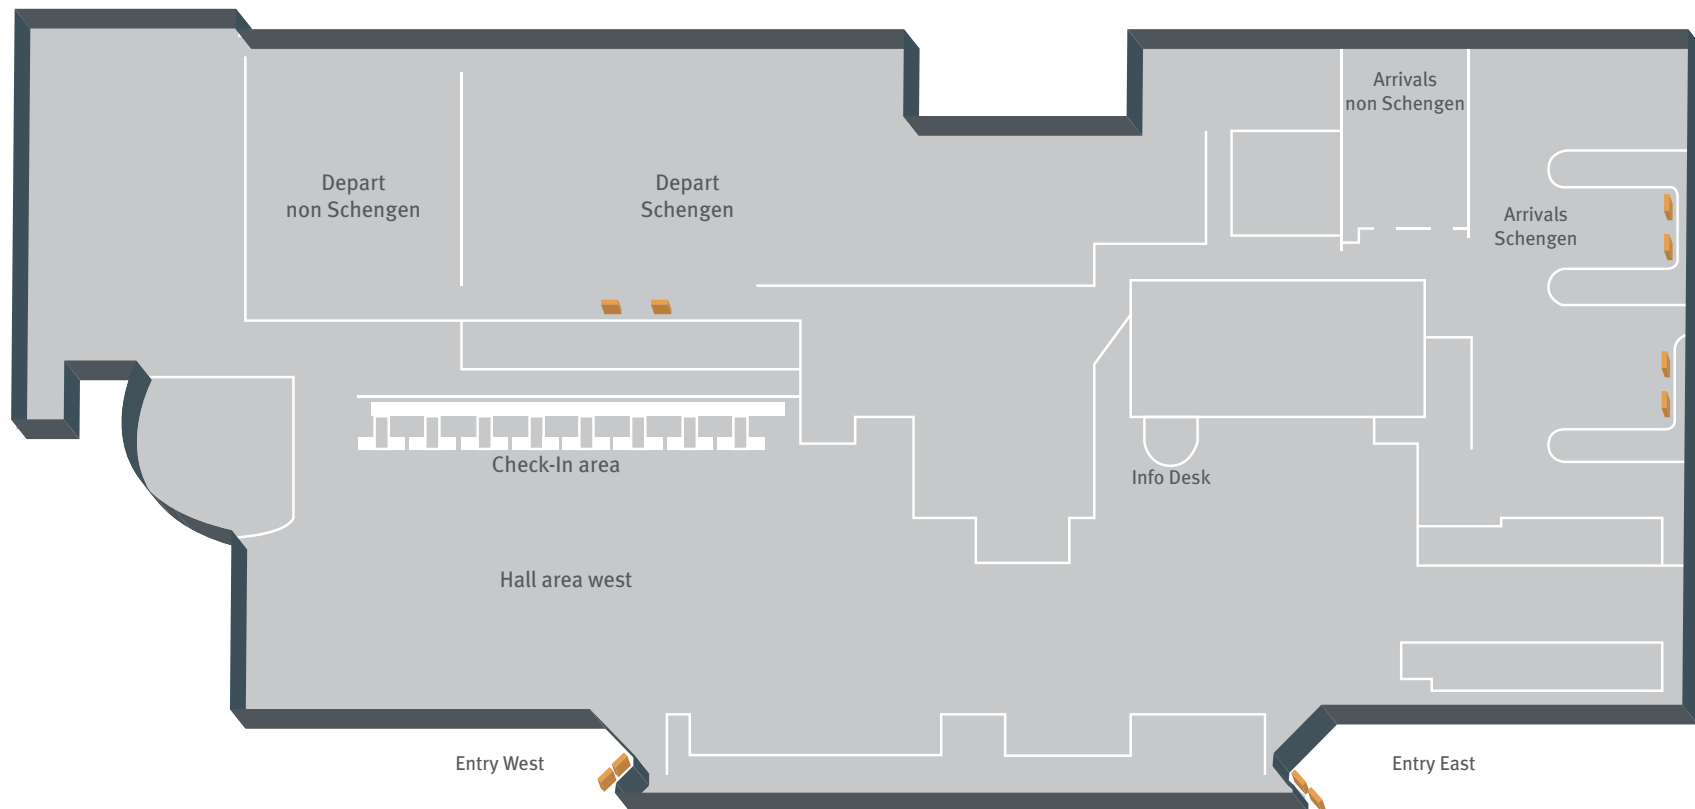

LIGHTBOX SPECIFICATIONS

Digital print

External dimensions: Poster Format A0 (w 84 cm x h 118 cm)

Material: Photo Print Satin paper

Direct lighting

TERMS & CONDITIONS

Our marketing team will be pleased to handle your placement requests and provides you with further details.

E-Mail: marketing@airport-weeze.de

Phone: +49.28 37.66 70 05

System	Size (B x H x T)	Rent per Month	Production Costs	Min. Term of Lease
Ceiling banner	150 x 400 cm	300,00 €	On request	12 Months
Mega Banner Indoor	290 x 550 cm	300,00 €	On request	12 Months
A0-Poster Display frame	DIN A0 (84 x 118 cm)	150,00 €	On request	12 Months
Lightbox	DIN A0 (84 x 118 cm)	250,00 €	On request	12 Months
Tourist Info Board	21 x 29 x 40 cm	100,00 € per compartment incl. maintenance	On request	12 Months
Mega Banner Terminal entrance indoor	300 x 200 cm	400,00 €	On request	12 Months
Luggage Trolley	49 x 24 cm	On request	On request	12 Months
Exhibition/Special areas	On request	On request	On request	12 Months
Mega Banner Terminal entrance outdoor	362 x 255 cm	500,00 €	On request	12 Months
Outdoor 18/1	362 x 255 cm	400,00 €	On request	12 Months