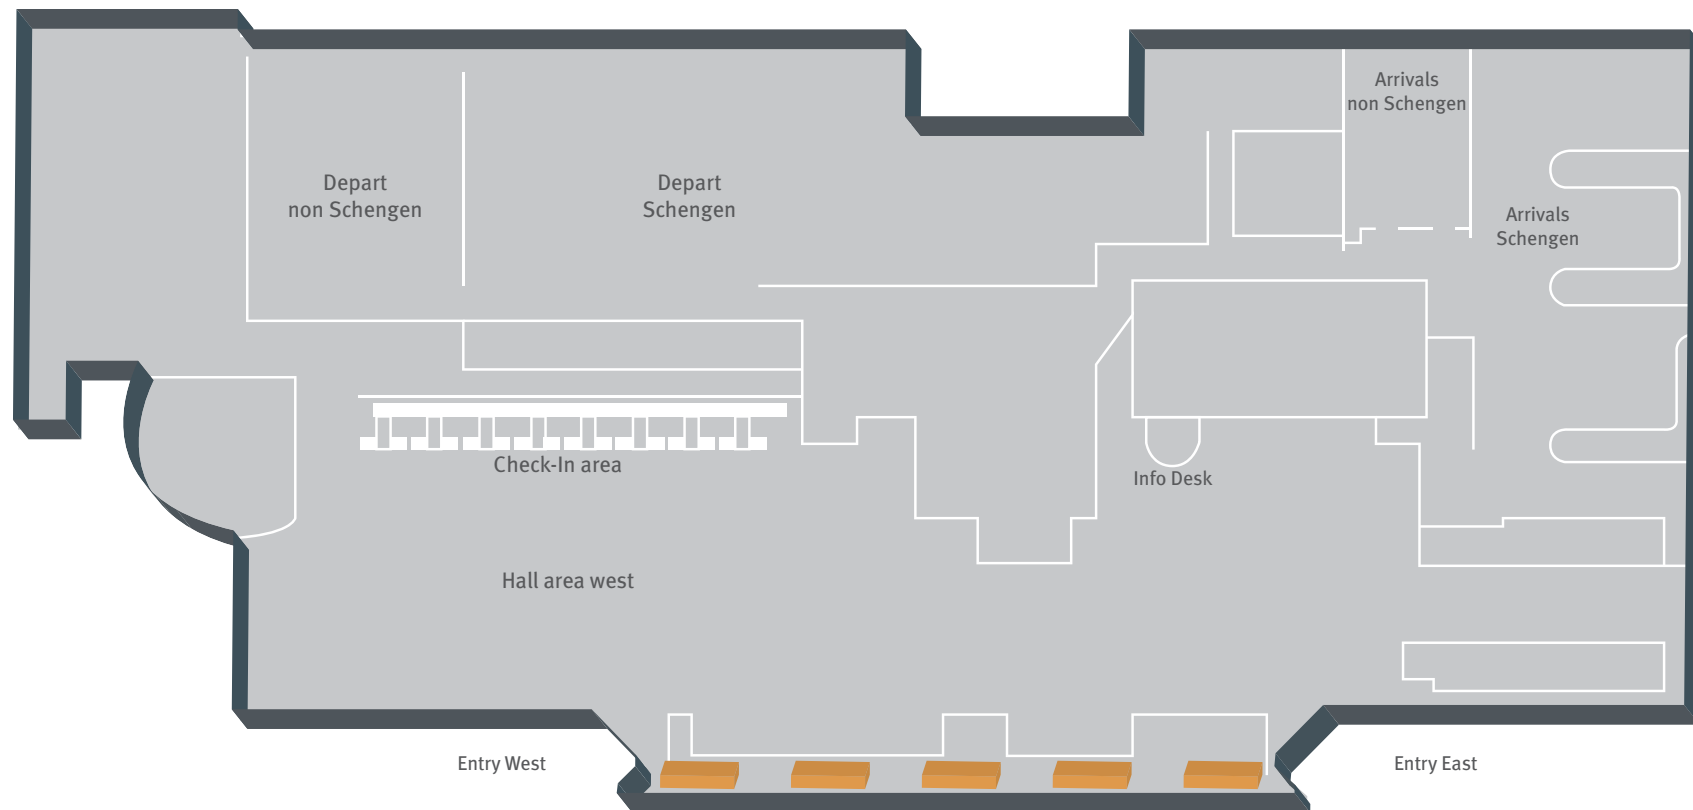

MEGA BANNER SPECIFICATIONS

Digital print
External dimensions: 550 cm x 290 cm (w x h)
Material: PVC Frontlit
Indirect lighting

TERMS & CONDITIONS

Our marketing team will be pleased to handle your placement requests and provides you with further details.

E-Mail: marketing@airport-weeze.de

Phone: +49.28 37.66 70 05

System	Size (B x H x T)	Rent per Month	Production Costs	Min. Term of Lease
Ceiling banner	150 x 400 cm	300,00 €	On request	12 Months
Mega Banner Indoor	290 x 550 cm	300,00 €	On request	12 Months
A0-Poster Display frame	DIN A0 (84 x 118 cm)	150,00 €	On request	12 Months
Lightbox	DIN A0 (84 x 118 cm)	250,00 €	On request	12 Months
Tourist Info Board	21 x 29 x 40 cm	100,00 € per compartment incl. maintenance	On request	12 Months
Mega Banner Terminal entrance indoor	300 x 200 cm	400,00 €	On request	12 Months
Luggage Trolley	49 x 24 cm	On request	On request	12 Months
Exhibition/Special areas	On request	On request	On request	12 Months
Mega Banner Terminal entrance outdoor	362 x 255 cm	500,00 €	On request	12 Months
Outdoor 18/1	362 x 255 cm	400,00 €	On request	12 Months