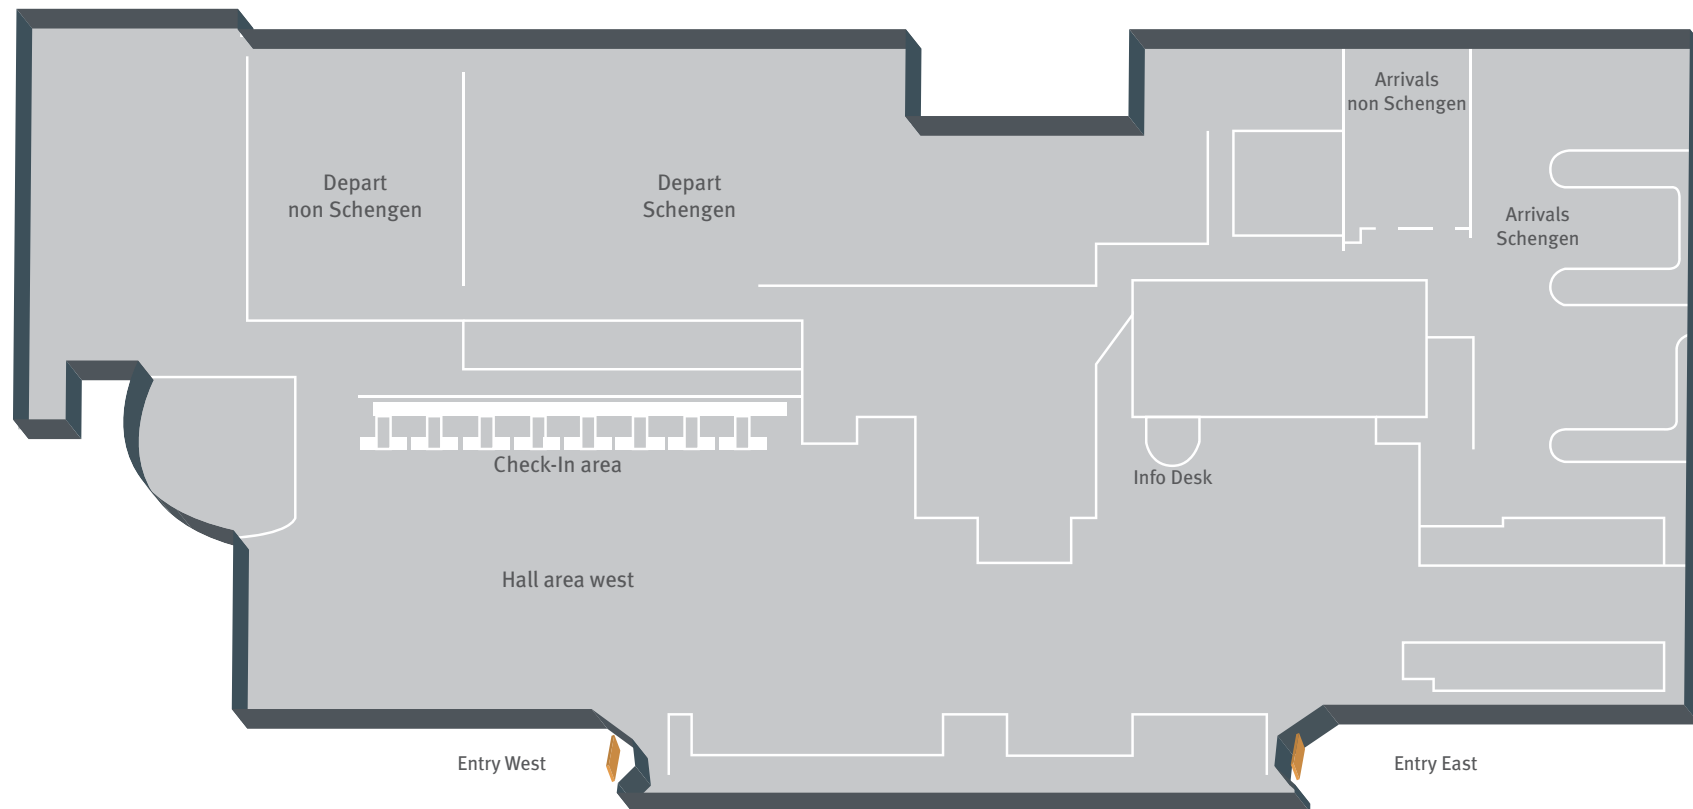

MEGA BANNER TERMINAL ENTRANCE — INDOOR SPECIFICATIONS

Digital print
External dimensions: 362 cm x 255 cm (w x h)
Material: Shop Canvas
Indirect lighting

TERMS & CONDITIONS

Our marketing team will be pleased to handle your placement requests and provides you with further details.

E-Mail: marketing@airport-weeze.de

Phone: +49.28 37.66 70 05

System	Size (B x H x T)	Rent per Month	Production Costs	Min. Term of Lease
Ceiling banner	150 x 400 cm	300,00 €	On request	12 Months
Mega Banner Indoor	290 x 550 cm	300,00 €	On request	12 Months
A0-Poster Display frame	DIN A0 (84 x 118 cm)	150,00 €	On request	12 Months
Lightbox	DIN A0 (84 x 118 cm)	250,00 €	On request	12 Months
Tourist Info Board	21 x 29 x 40 cm	100,00 € per compartment incl. maintenance	On request	12 Months
Mega Banner Terminal entrance indoor	300 x 200 cm	400,00 €	On request	12 Months
Luggage Trolley	49 x 24 cm	On request	On request	12 Months
Exhibition/Special areas	On request	On request	On request	12 Months
Mega Banner Terminal entrance outdoor	362 x 255 cm	500,00 €	On request	12 Months
Outdoor 18/1	362 x 255 cm	400,00 €	On request	12 Months