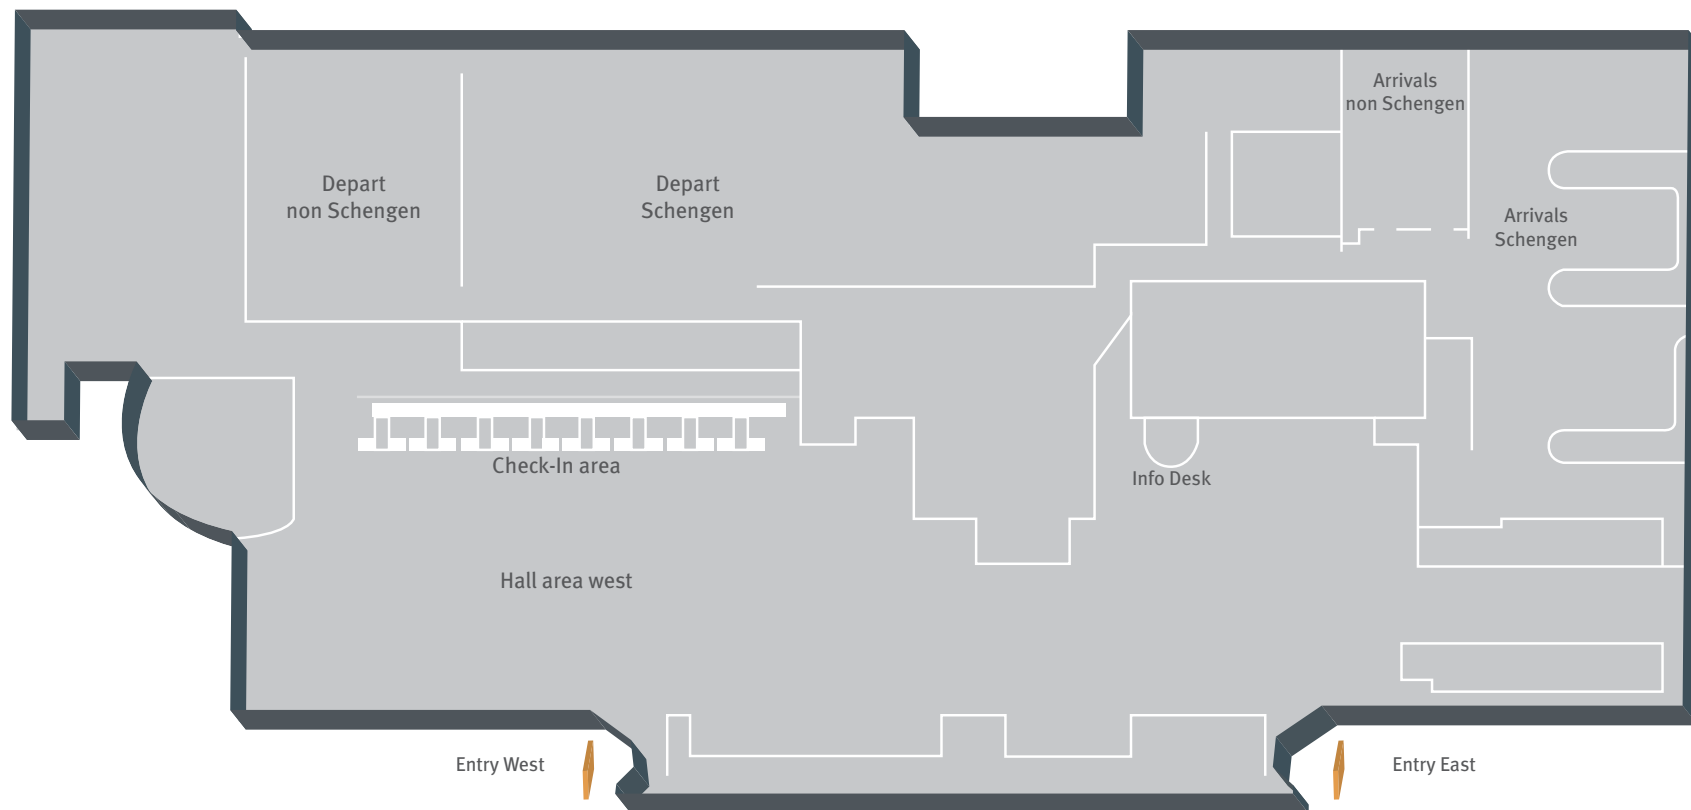

# MEGA BANNER TERMINAL ENTRANCE — OUTDOOR SPECIFICATIONS

Digital print  
External dimensions: 362 cm x 255 cm (w x h)  
Material: Lightflex  
Indirect lighting

System	Size (B x H x T)	Rent per Month	Production Costs	Min. Term of Lease
Ceiling banner	150 x 400 cm	300,00 €	On request	12 Months
Mega Banner Indoor	290 x 550 cm	300,00 €	On request	12 Months
A0-Poster Display frame	DIN A0 (84 x 118 cm)	150,00 €	On request	12 Months
Lightbox	DIN A0 (84 x 118 cm)	250,00 €	On request	12 Months
Tourist Info Board	21 x 29 x 40 cm	100,00 € per compartment incl. maintenance	On request	12 Months
Mega Banner Terminal entrance indoor	300 x 200 cm	400,00 €	On request	12 Months
Luggage Trolley	49 x 24 cm	On request	On request	12 Months
Exhibition/Special areas	On request	On request	On request	12 Months
Mega Banner Terminal entrance outdoor	362 x 255 cm	500,00 €	On request	12 Months
Outdoor 18/1	362 x 255 cm	400,00 €	On request	12 Months