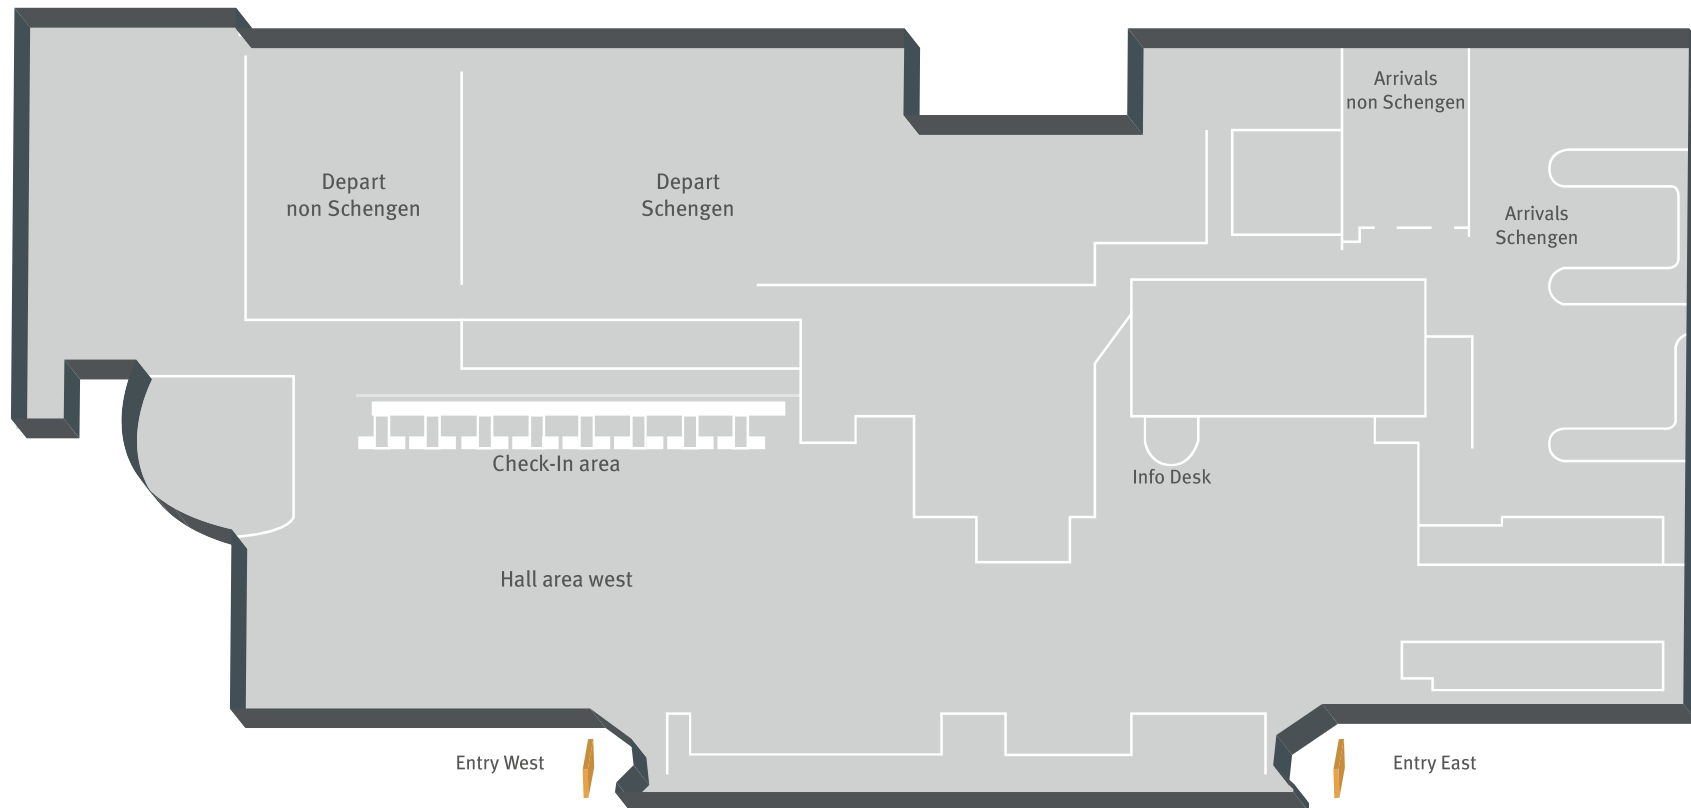

MEGA BANNER TERMINAL ENTRANCE — OUTDOOR

Location: Terminal Entrance – Outdoor

The advertisement is placed above the entrances of the terminal. Your benefits of this type of advertisement are its size and position. Not only travellers entering the terminal will be confronted with your ad, but also visitors of the outdoor terrace.

MEGA BANNER TERMINAL ENTRANCE — OUTDOOR SPECIFICATIONS

Digital print

Visual dimensions: 356 cm x 252 cm (w x h) – Print dimensions: 360 cm x 256 cm

Material: Lightflex

Indirect lighting

TERMS & CONDITIONS

Our marketing team will be pleased to handle your placement requests and provides you with further details.

E-Mail: marketing@airport-weeze.de

Phone: +49.28 37.66 70 05

System	Size (B x H x T)	Rent per Month	Production Costs	Min. Term of Lease
Ceiling banner	150 x 400 cm	300,00 €	On request	12 Months
Mega Banner Indoor	290 x 550 cm	300,00 €	On request	12 Months
A0-Poster Display frame	DIN A0 (84 x 118 cm)	150,00 €	On request	12 Months
Lightbox	DIN A0 (84 x 118 cm)	250,00 €	On request	12 Months
Tourist Info Board	21 x 29 x 40 cm	100,00 € per compartment incl. maintenance	On request	12 Months
Mega Banner Terminal entrance indoor	360 x 256 cm	400,00 €	On request	12 Months
Luggage Trolley	49 x 24 cm	On request	On request	12 Months
Exhibition/Special areas	On request	On request	On request	12 Months
Mega Banner Terminal entrance outdoor	360 x 256 cm	500,00 €	On request	12 Months
Outdoor 18/1	365 x 259 cm	400,00 €	On request	12 Months